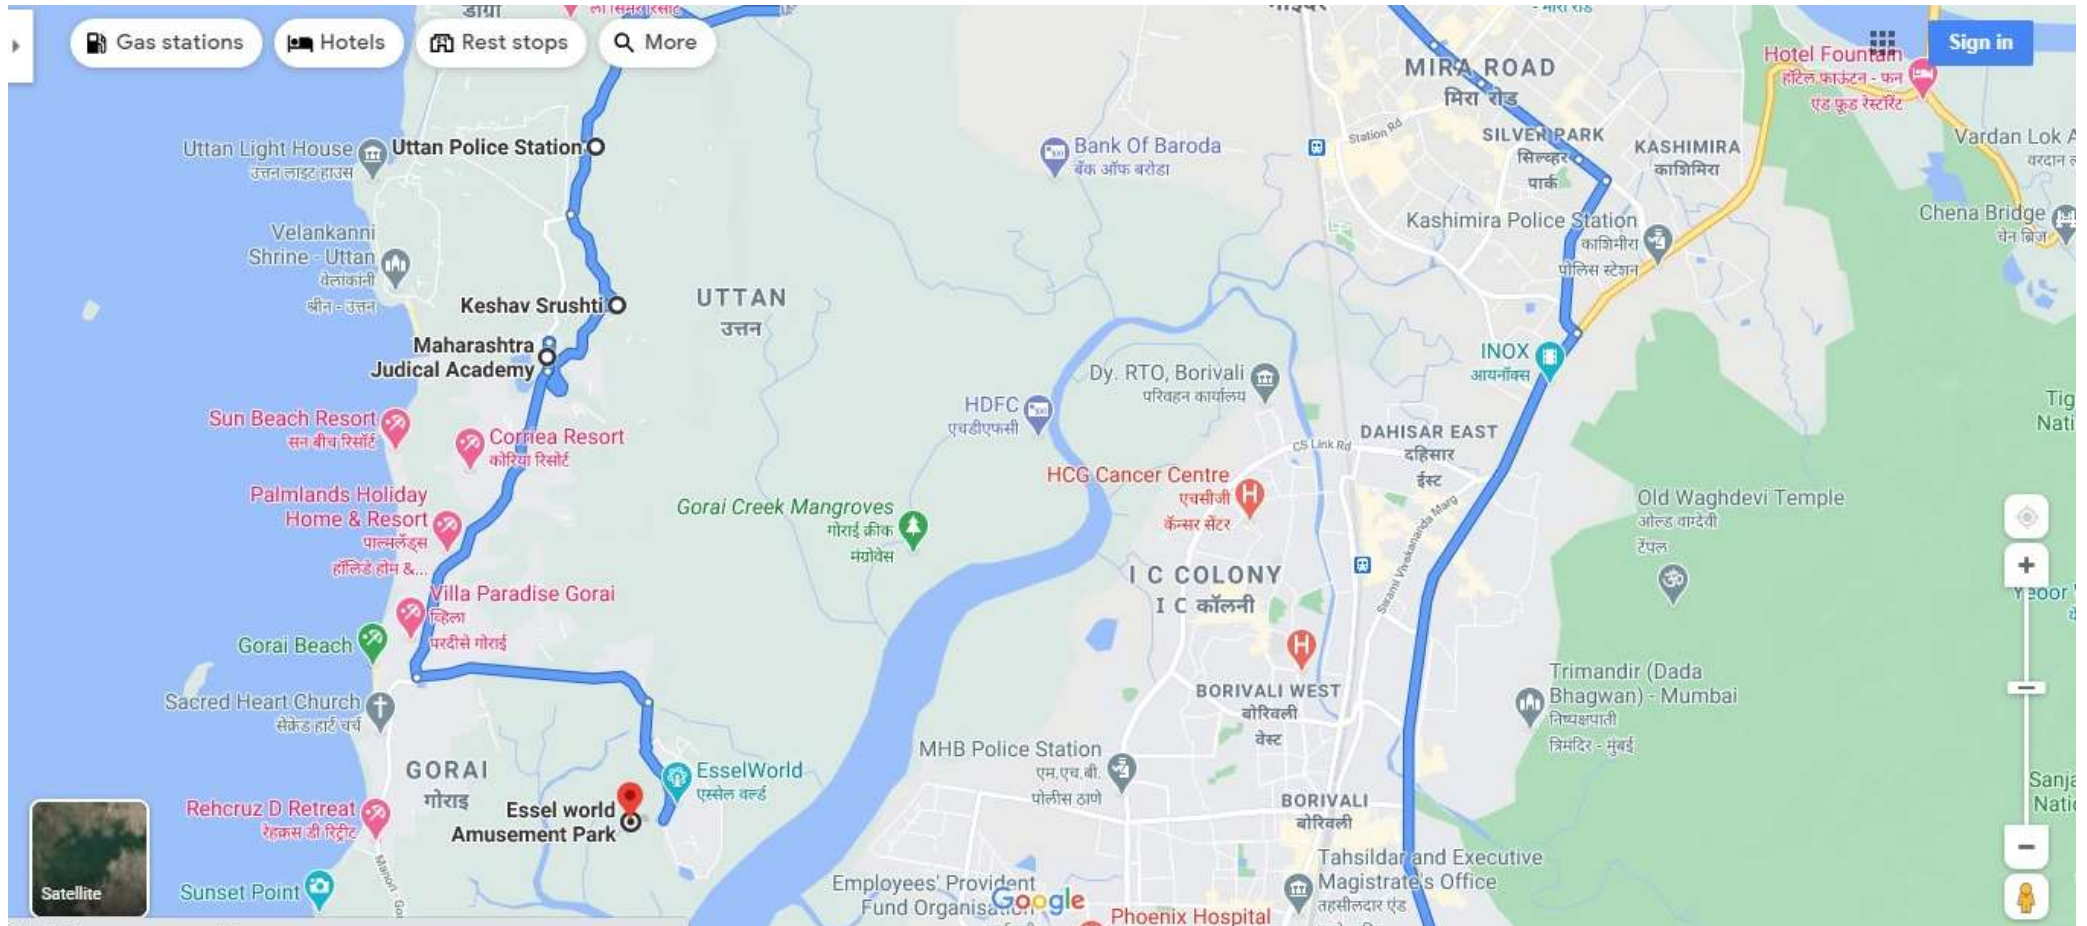

### Location of the property:-

195.94 acres of Open Land bearing survey no.- 170/1, 171/1, 172/1 (creek land) & 357/1, Uttan, Bhayander (West), Near Keshav Shrushti, Tal- Thane, District- Thane, Maharashtra- 401106.

- **Nearest Railway Station:** Bhyander East Railway
- **Distance from Mumbai Airport-** 35 kms
- **Nearest Bus Stop:** Gorai Bus Stop
- **Boundaries of the property-** Surrounded by open land from North, South, East & West sides

# SITE LOCATION MAP & LANDMARKS

*The proposed land is located in 4 km radius of Maharashtra Judicial Academy & India Meditation Centre & Training Institute.*